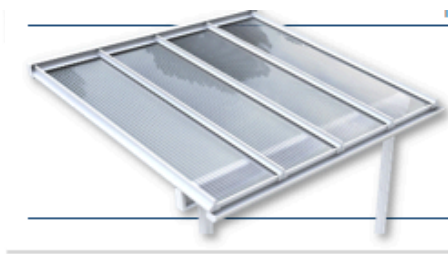

$70 /square foot

WIDTH x PROJECTION			
8 x 6	$ 3,360	20 x 6	$ 8,400
8 x 8	$ 4,480	20 x 8	$11,200
8 x 10	$ 5,600	20 x 10	$14,000
8 x 12	$ 6,720	20 x 12	$16,800
8 x 14	$ 7,840	20 x 14	$19,600
8 x 16	$ 8,960	20 x 16	$22,400
8 x 20	$11,200	20 x 20	$28,000
8 x 24	$13,440	20 x 24	$33,600
12 x 6	$ 5,040	24 x 6	$10,080
12 x 8	$ 6,720	24 x 8	$13,440
12 x 10	$ 8,400	24 x 10	$16,800
12 x 12	$10,080	24 x 12	$20,160
12 x 14	$11,760	24 x 14	$23,520
12 x 16	$13,440	24 x 16	$26,880
12 x 20	$16,800	24 x 20	$33,600
12 x 24	$20,160	24 x 24	$40,320
16 x 6	$ 6,720	28 x 6	$11,760
16 x 8	$ 8,960	28 x 8	$15,680
16 x 10	$11,200	28 x 10	$19,600
16 x 12	$13,440	28 x 12	$23,520
16 x 14	$15,680	28 x 14	$27,440
16 x 16	$17,920	28 x 16	$31,360
16 x 20	$22,400	28 x 20	$39,200
16 x 24	$26,880	28 x 24	$47,040
32 x 6	$13,440	32 x 8	$17,920
32 x 10	$22,400	32 x 12	$26,880
32 x 14	$31,360	32 x 16	$35,840
32 x 20	$44,800	32 x 24	$53,760
36 x 6	$15,120	36 x 8	$20,160
36 x 10	$25,200	36 x 12	$30,240
36 x 14	$35,280	36 x 16	$40,320
36 x 20	$50,400	36 x 24	$60,480
40 x 6	$16,800	40 x 8	$22,400
40 x 10	$28,000	40 x 12	$33,600
40 x 14	$39,200	40 x 16	$44,800
40 x 20	$56,000	40 x 24	$67,200
44 x 6	$18,480	44 x 8	$24,640
44 x 10	$30,800	44 x 12	$36,960
44 x 14	$43,120	44 x 16	$49,280
44 x 20	$61,600	44 x 24	$73,920
48 x 6	$20,160	48 x 8	$26,880
48 x 10	$33,600	48 x 12	$40,320
48 x 14	$47,040	48 x 16	$53,760
48 x 20	$67,200	48 x 24	$80,640
52 x 6	$21,840	52 x 8	$29,120
52 x 10	$36,400	52 x 12	$43,680
52 x 14	$50,960	52 x 16	$58,240
52 x 20	$72,800	52 x 24	$87,360